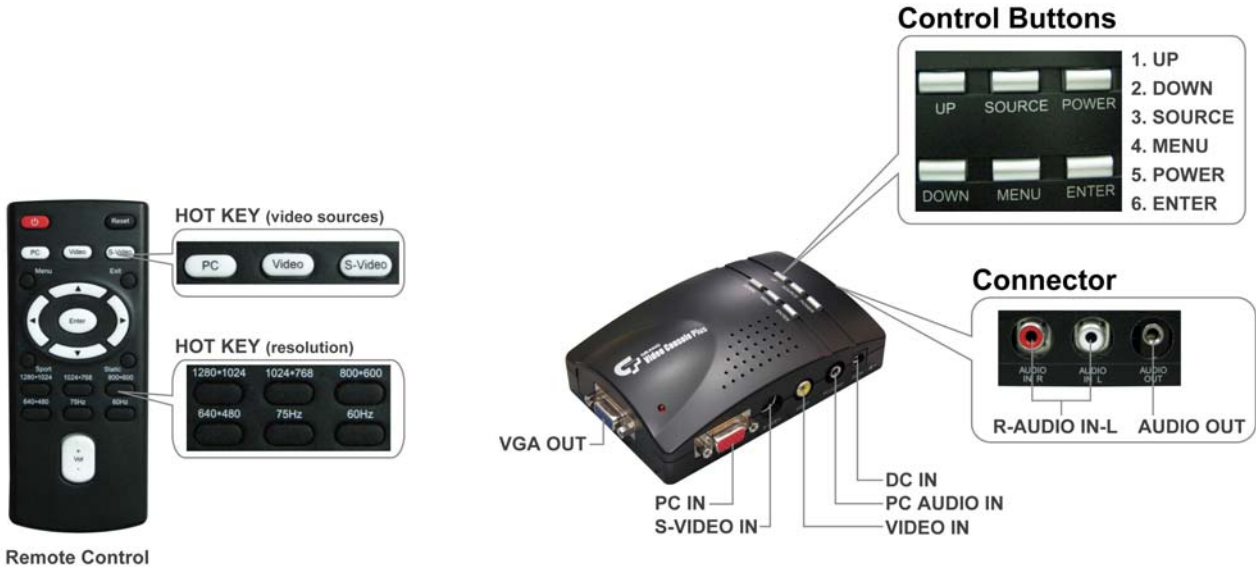

3. Hardware Overview