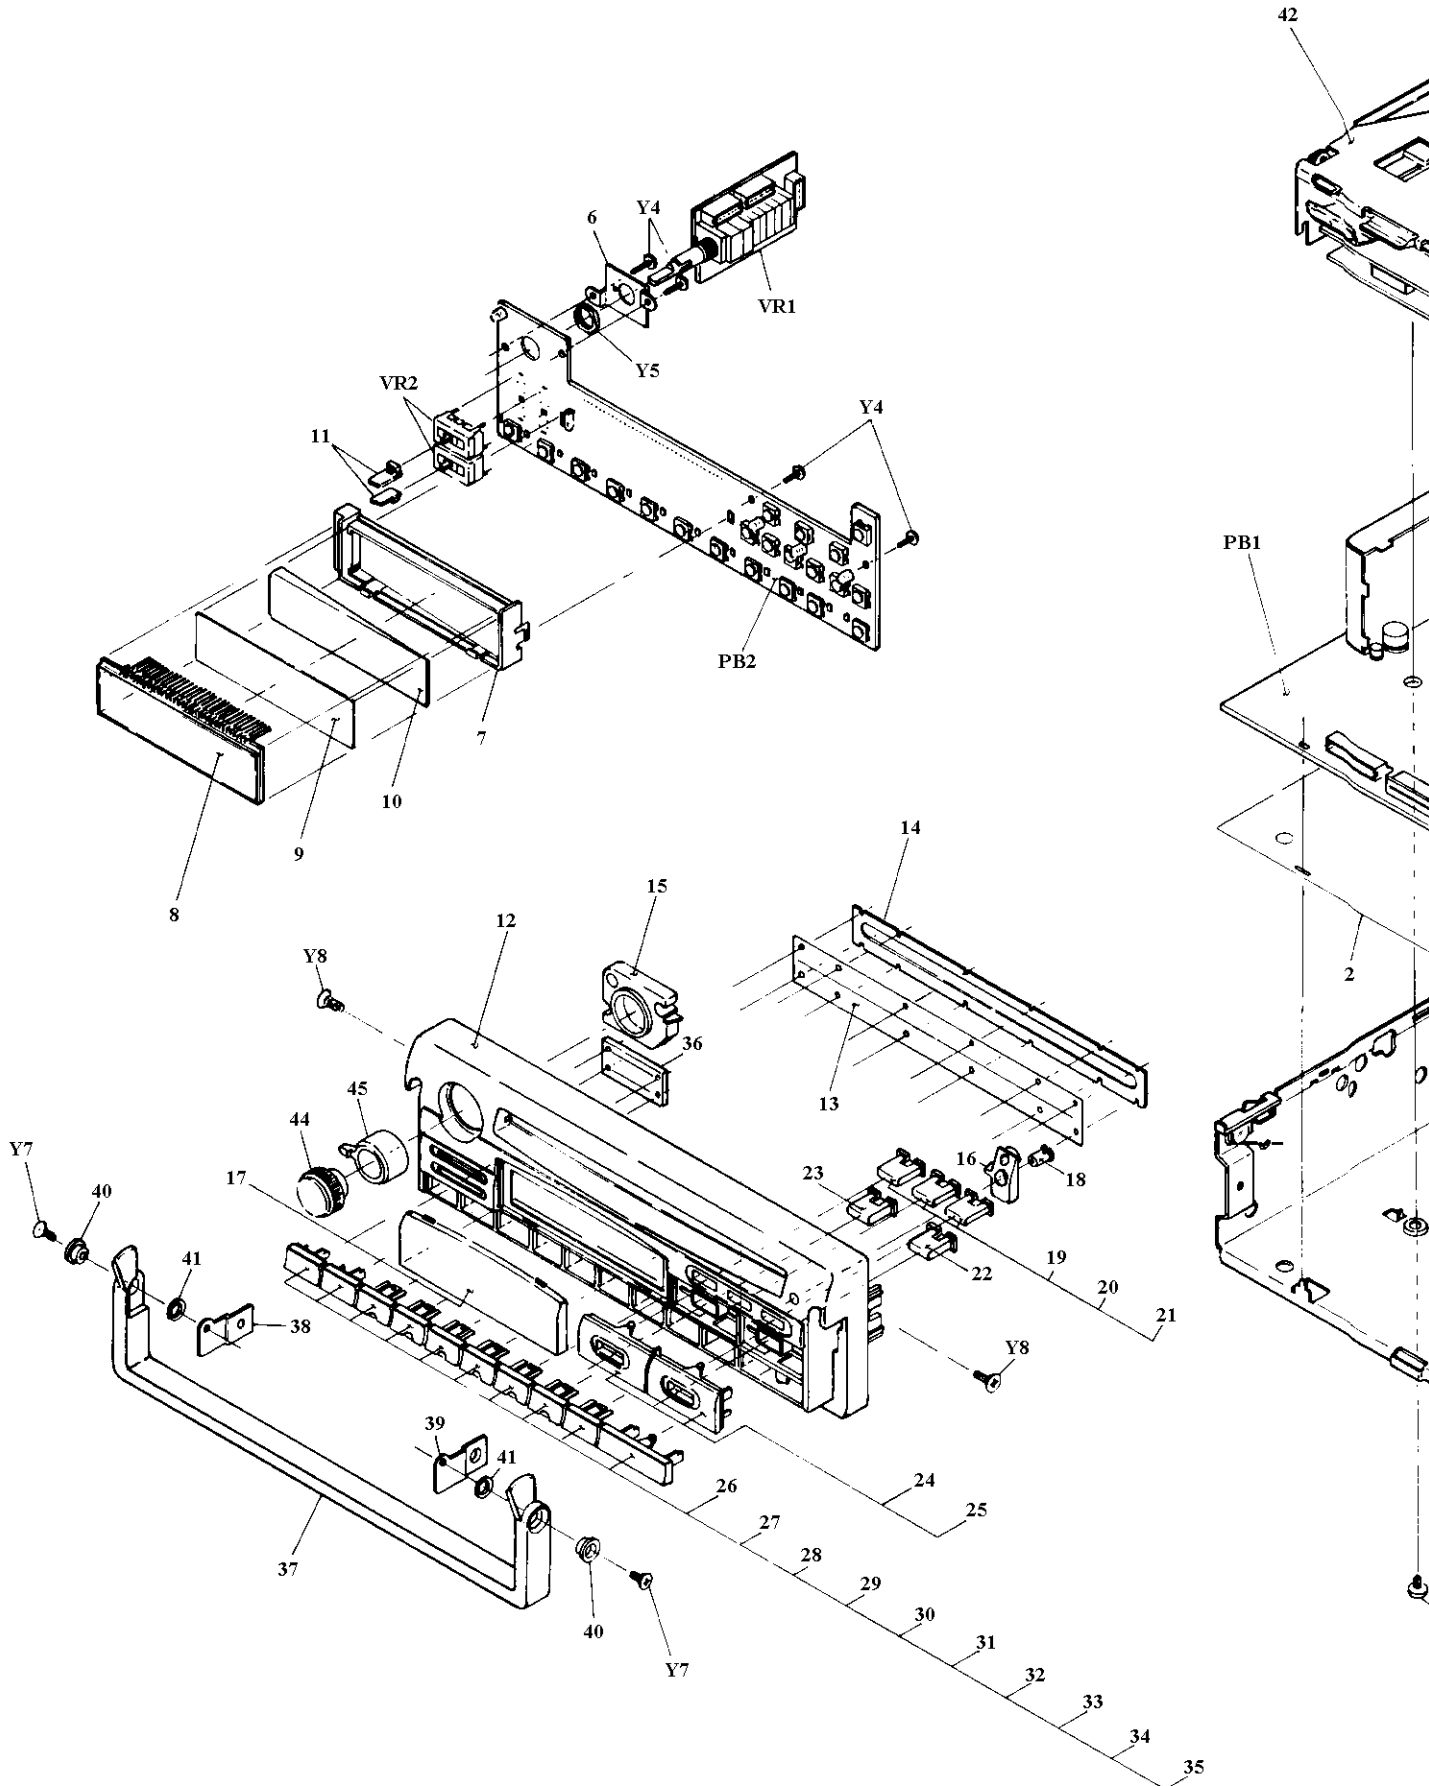

**HIGH POWER AM/FM  
STEREO CD PLAYER  
CABINET SHEET # 1 (120-1987)  
FAXBACK DOC # 10920**

**HIGH POWER AM/FM  
STEREO CD PLAYER  
CABINET SHEET # 2 (120-1987)  
FAXBACK DOC # 10920**