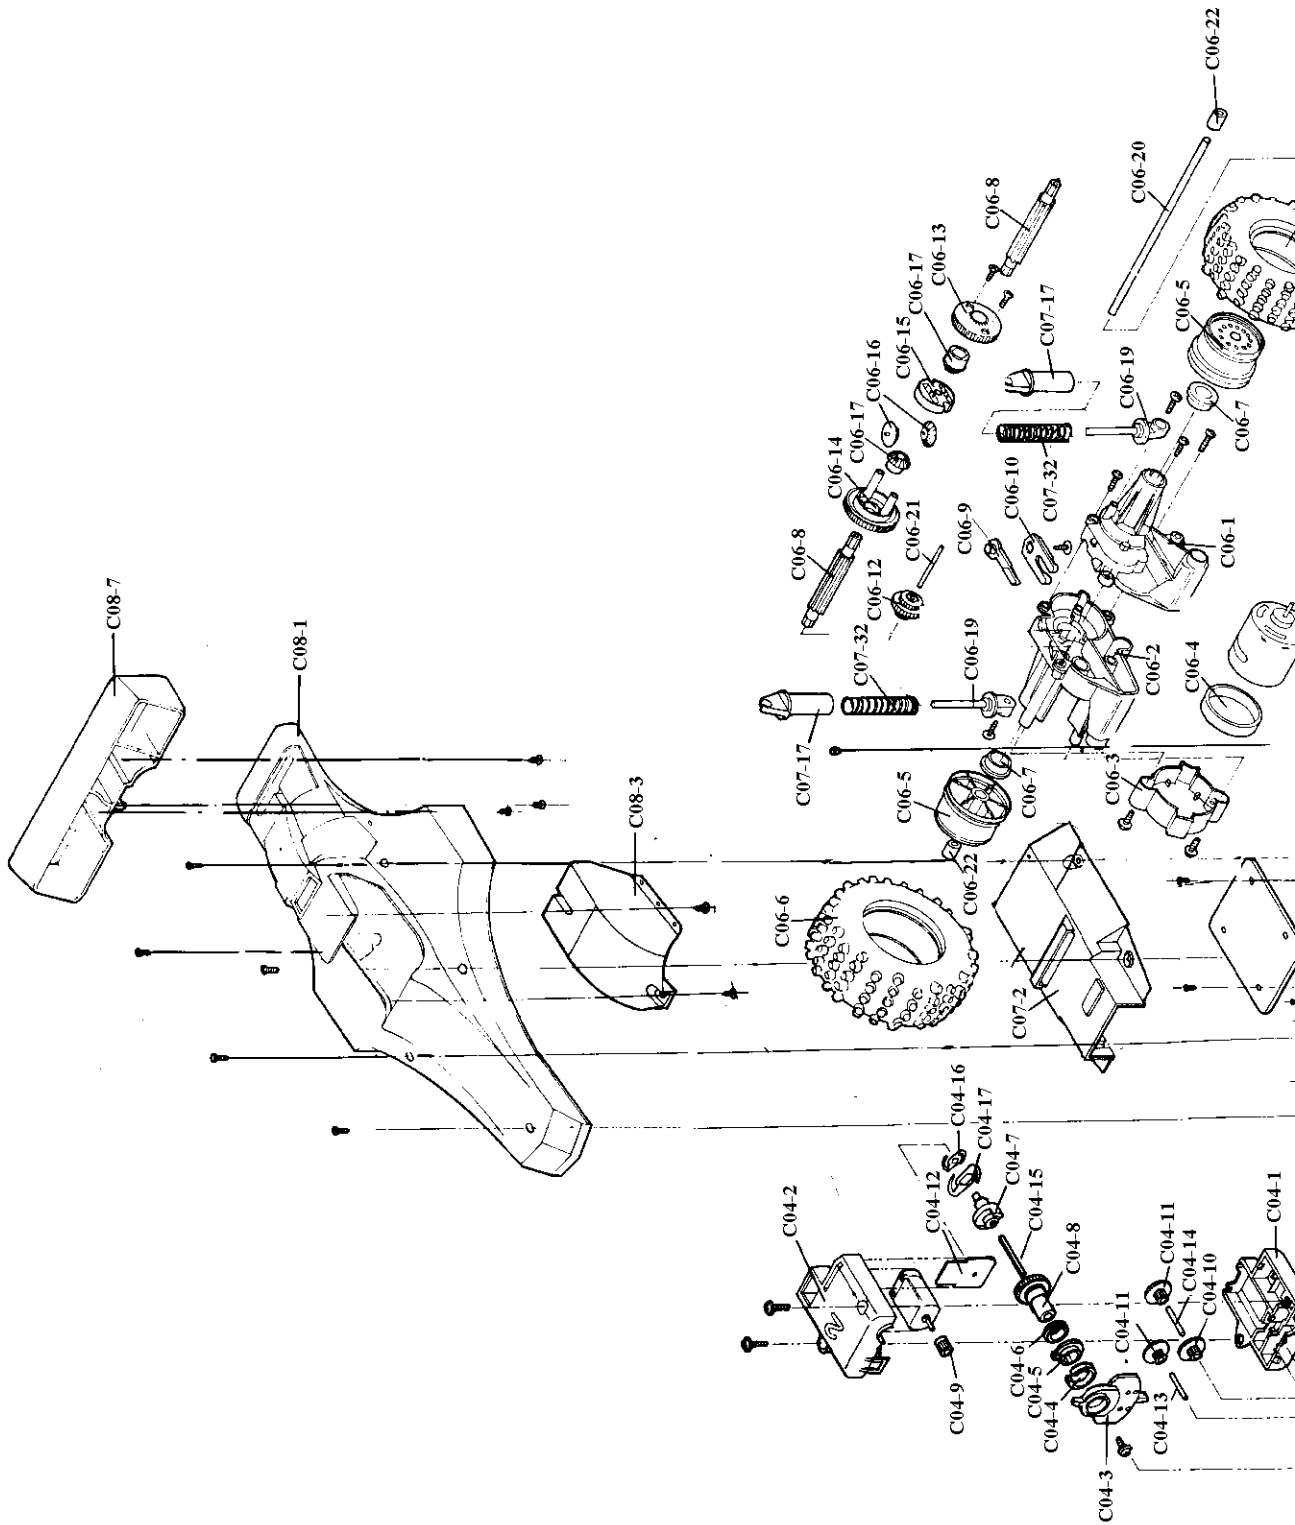

**RADIO-CONTROLLED
TURBO MASTER BUGGY
RECEIVER SHEET # 1 (600-4045)
FAXBACK DOC # 10724**

**RADIO-CONTROLLED
TURBO MASTER BUGGY
RECEIVER SHEET # 2 (600-4045)
FAXBACK DOC # 10724**