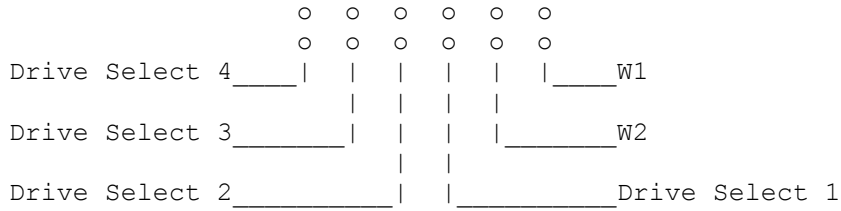

DRIVE SELECT / TERMINATION INFORMATION
 Micropolis 1325

Drive Select:

(smm 08/26/93)