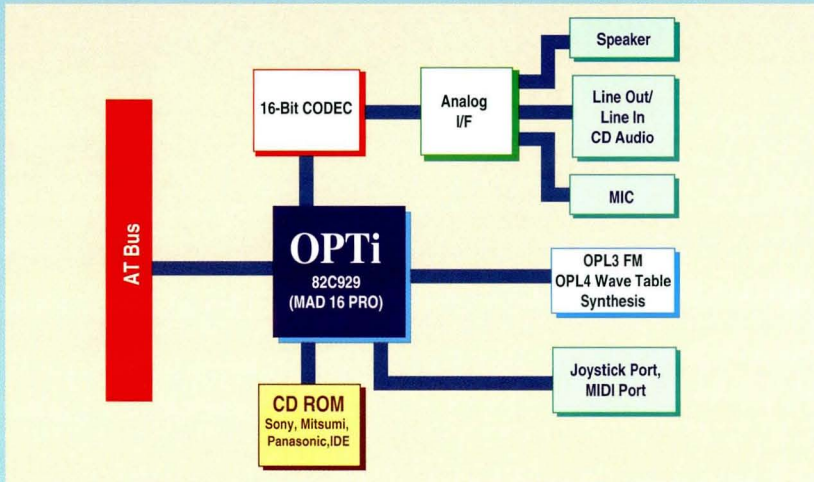

The OPTi 82C929 16-bit audio controller provides all of the digital functions and interfaces for Sound Blaster Pro compatible and Microsoft Windows Sound System compatible cards. The MAD 16 PRO is intended to provide an integrated audio solution for business audio, educational/entertainment sound and multimedia applications.

The MAD 16 PRO includes the functions of AT Bus interface, Sound Blaster Pro compatible Digital Audio Processor, and interfaces to MIDI, Windows Sound System, FM synthesizer, wave table synthesizer, game port timer, CODEC/Mixer, as well as four different types of CD-ROM's. All DMA and interrupt selections are software programmable. The MAD 16 PRO provides enough driving capability for AT Bus interfaces which eliminates the need for external buffering. A power-down mode is included for power conscious system designs.

Features/Benefits

- Integrated sound controller compatible with Sound Blaster Pro, Ad Lib and Microsoft Windows Sound System.
- 8 or 16-Bit sound data.
 - Sound Blaster Pro 8-bit audio up to 44.1 KHz stereo.
 - Windows 8/16-bit audio up to 48 KHz stereo.
- Integrated MIDI UART with 8-Byte FIFO for both in and out with MPU-401 interface.
- Direct OPL2/OPL3/OPL4 interface.
- Built-in game port timer.
- CD-ROM interface for: IDE, Sony, Mitsumi, and Panasonic.
- All interfaces are software programmable including: I/O address, IRQ, and DRQ.
- 24mA Drivers for direct AT Bus interface.
- Power-down mode.
- Silence mode to turn off all audio functions

Applications

Together with the Yamaha OPL3 FM synthesis chip and a 16-bit CODEC, the OPTi 82C929 provides an integrated solution for the following applications:

- 16-bit sound quality Sound Blaster Pro and Windows Sound System compatible
- 20 Voice FM synthesis
- 16-bit CD-quality WAVE audio up to 48 KHz stereo
- Four types of CD-ROM interface
- Game port
- MPU-401 and Sound Blaster Pro MIDI interfaces
- OPL4 or other wave table synthesis upgrade